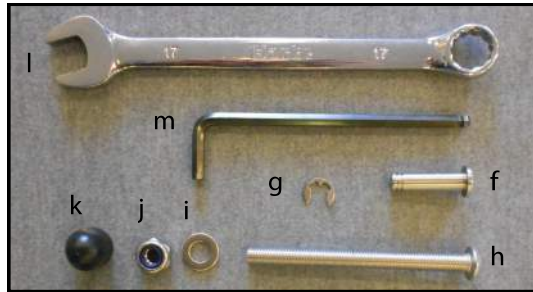

LCX1505_1

STREET BOSS®

USER GUIDE

INITIAL ASSEMBLY

BOX CONTENTS

- a) Chassis
- b) Handle
- c) Wheels
- d) Fixings Kit
- e) Handi Hoops x2

FIXINGS KIT

- f) Pin
- g) Pin clip
- h) 2 x M10 bolts
- i) 2 x M10 washers
- j) 2 x M10 nuts
- k) 2 x M10 nut caps
- l) Spanner
- m) Allen key

TOOLS USED: Allen Key + Spanner

TIME TO ASSEMBLE: 15 minutes

HANDLE ATTACHMENT

Push the handle onto the chassis and line up the holes. Insert the pin and secure the handle to the frame using the push clip.

Holding the spanner; tighten the bolt with the Allen key, ensuring the fabric is not snagged or gathered. Finally add the nut cap.

From the outside of the unit, the order of components are:

Bolt / Wheel / Frame / Fabric panel / Washer / Nut / Nut cap